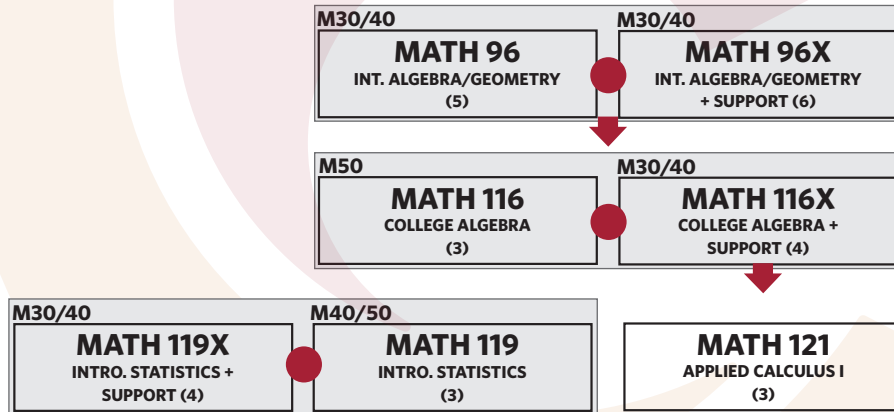

SAN DIEGO CITY COLLEGE

MATH PATHWAYS — BY DISCIPLINE

Pathways may vary based upon intended major and transfer institution. For further guidance, please see a counselor.

BUSINESS