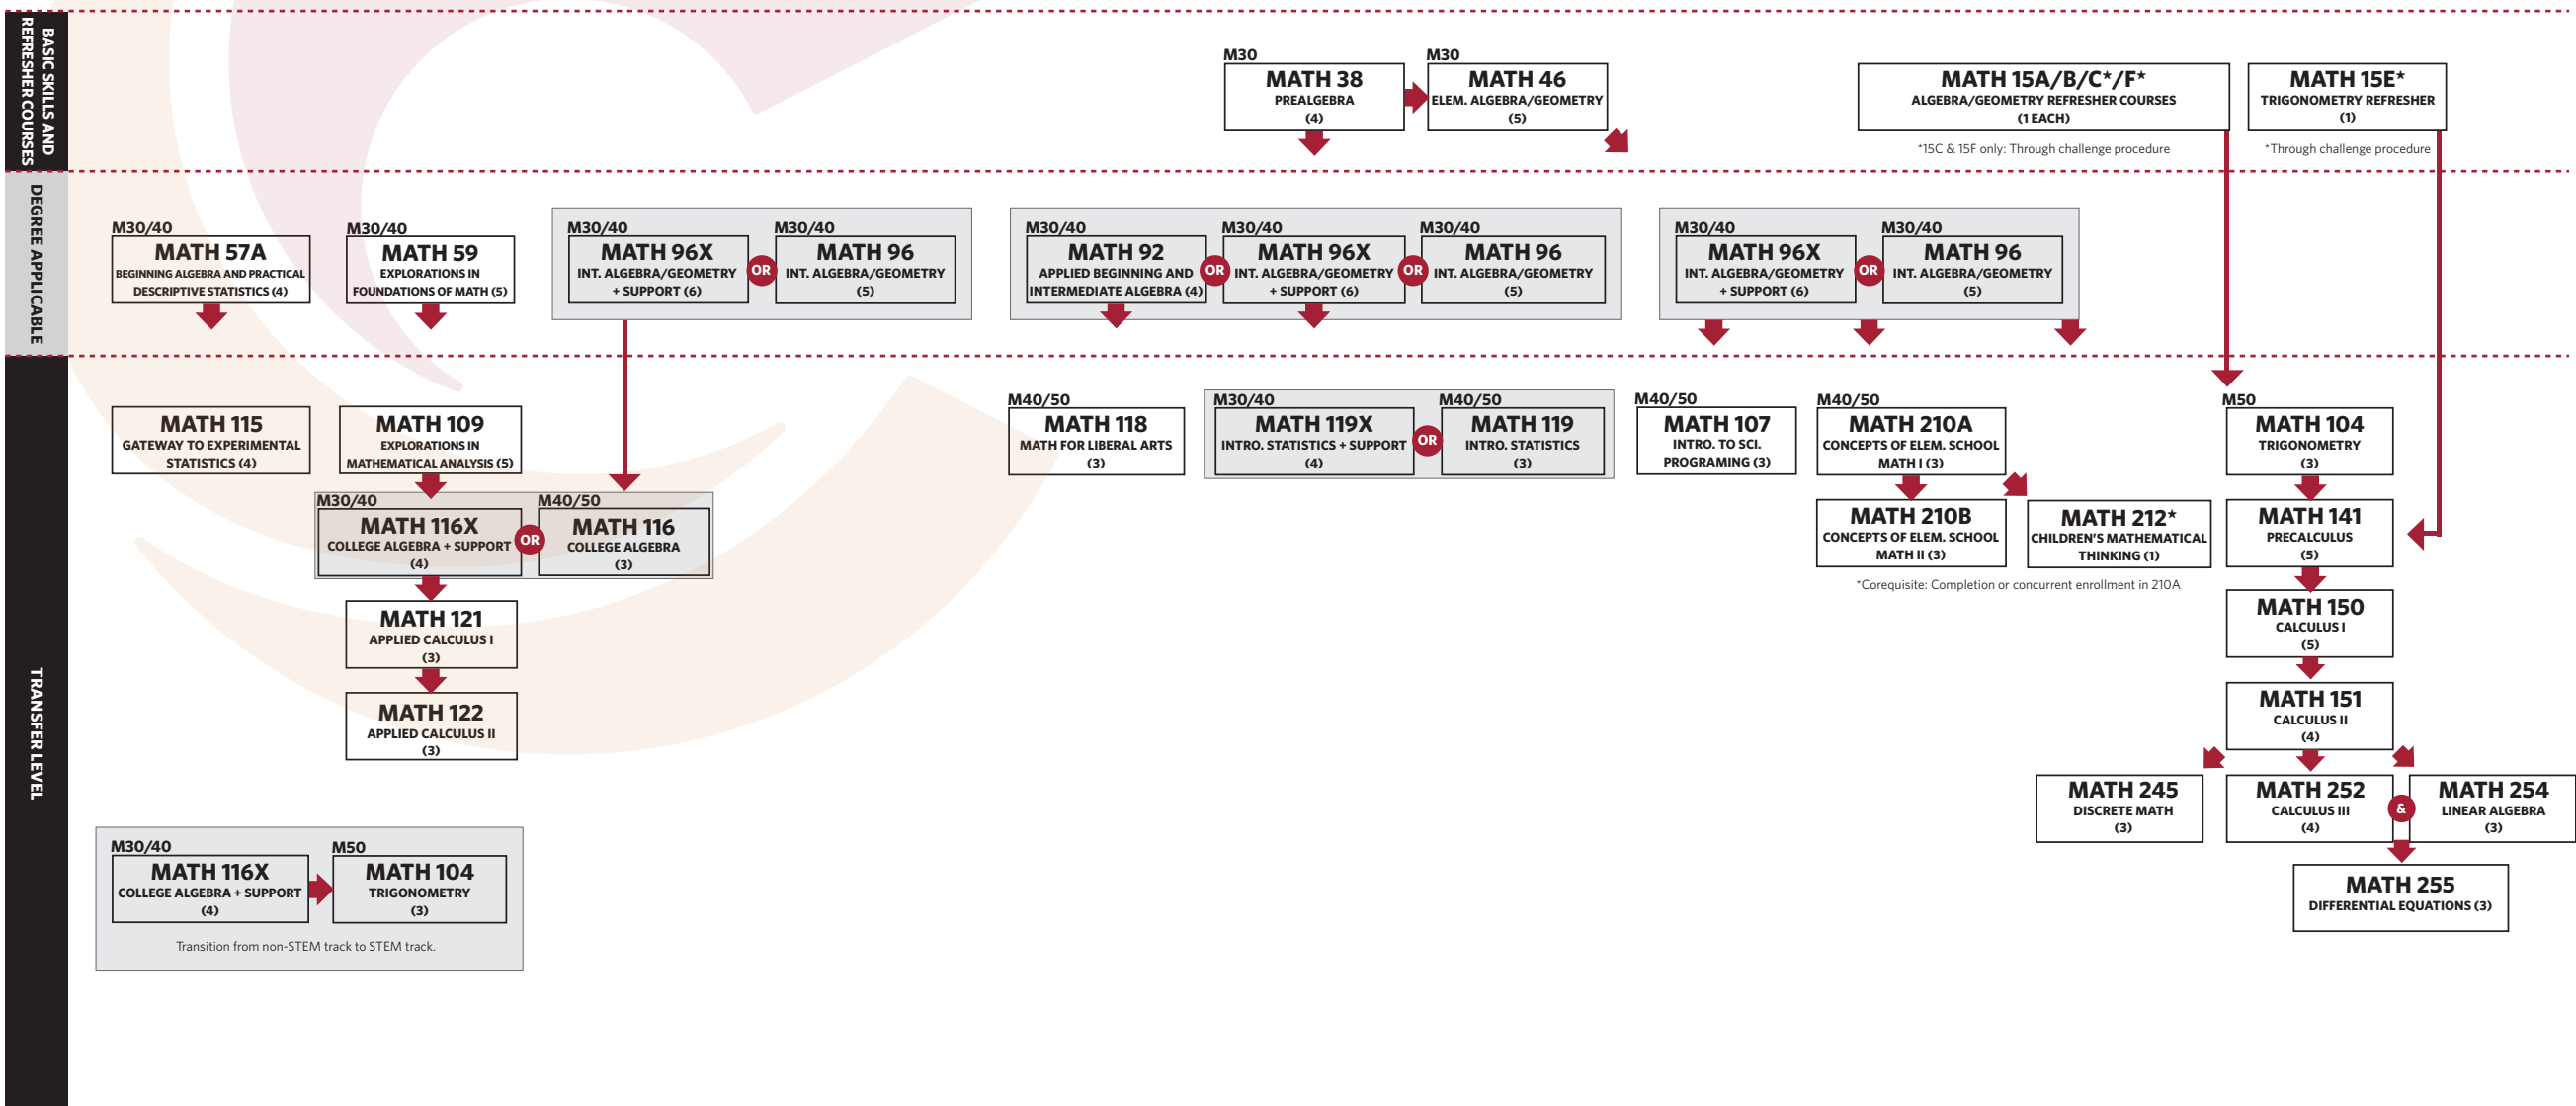

SAN DIEGO CITY COLLEGE

MATH PATHWAYS — COMPREHENSIVE CHART

Pathways may vary based upon intended major and transfer institution. For further guidance, please see a counselor.